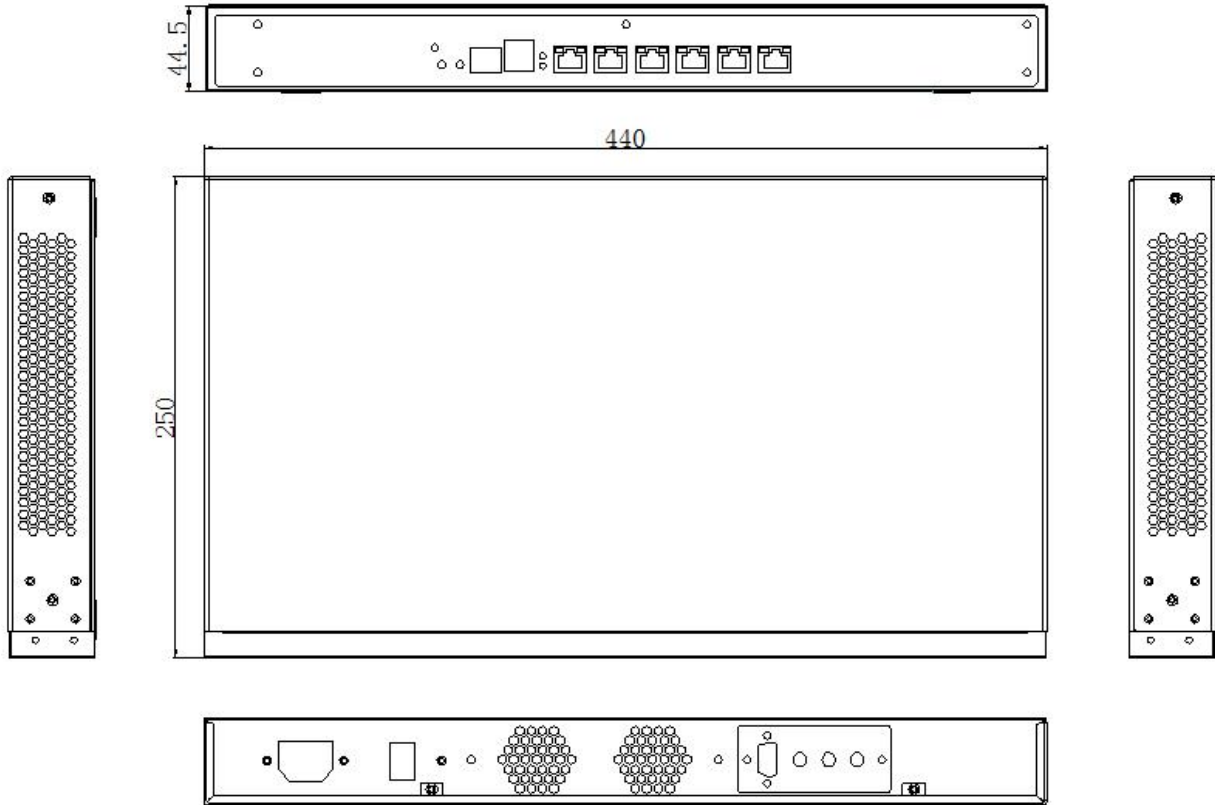

NS-1U8L (B75) Drawing

Accessory		
Name	Quantity	Specification
Power Supply	1	1U 150W/220W
Power Cord	1	Any Plug is optional (Chinese, British, USA standard etc)
CD Driver	1	Neutral

Order Information			
Configuration 1	NS-1U8L (B75)	Intel Core i3 3220	Standard Port
Configuration 2		Intel Core i5 3450	Standard Port
Configuration 3		Intel Core i7 3770	Standard Port